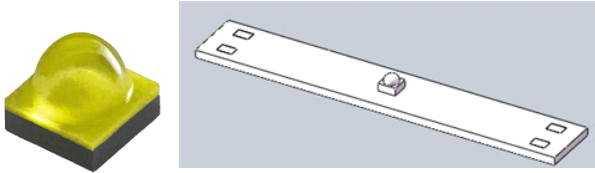

Light Fitting Specification

Kontak

1. Light source: Cree XB-D Series

3000K : 180 lm

5000K: 200 lm

2: Drawing

Article NO.	WL-02K
Power:	2*3W
Size:	100*100*100mm
Material:	Aluminum
Light source:	3W led
LED Chips:	Cree XB-D Series
Color temperature:	3000K/4000K/5000K
Surface treatment:	Aluminum Brush / White/Black
Electronical applicances:	Incl good LED Driver
Input voltage:	AC100~240V
Current:	700 ma
Location:	On the wall
IP	indoor
Cu tout size :	N/A
Origin:	China
Supplier :	Hunan Kontak Technology Co,Ltd
Remark:	N/A

3. Lighting effect